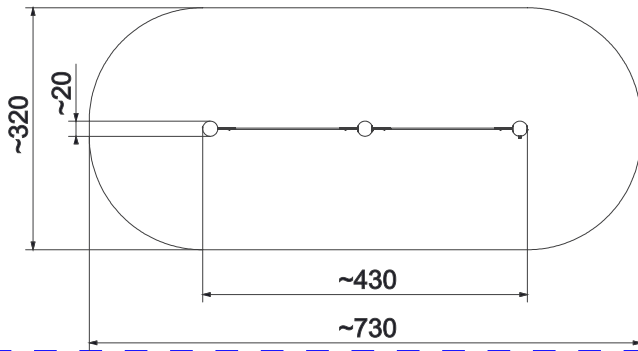

Information about the product

Dimensions	ca. 430 x 20 cm
Safety zone	ca. 730 x 320 cm
Safety zone area	ca. 22 m ²
Overall height	ca. 400 cm
Free fall height	-
Amount of users	8
Product complies with EN 1176-1:2017-12	Yes
Availability of spare parts	Yes
Age range	3-12

According to EN 1176-1:2017-12 norm, the product requires applying a safety surface according to the product's free fall height.

Functions

Climbing

Socializing

SCALE 1:100

**Materials**

Natural robinia wood

Polypropylene ropes
pp - multisplit type with a
steel core and a diameter of
16 mmAttested 6 mm stainless
steel chains.