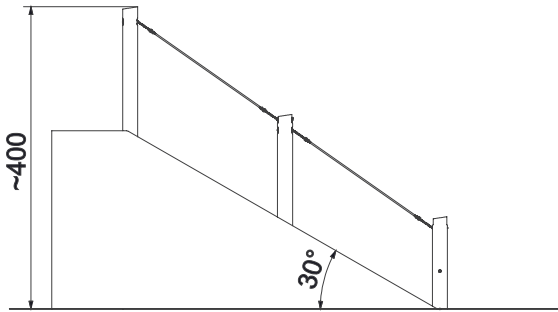

Information about the product

Dimensions	ca. 430 x 20 cm
Safety zone	ca. 730 x 320 cm
Safety zone area	ca. 22 m ²
Overall height	ca. 400 cm
Free fall height	-
Amount of users	8
Product complies with EN 1176-1:2017-12	Yes
Availability of spare parts	Yes
Age range	3-12

According to EN 1176-1:2017-12 norm, the product requires applying a safety surface according to the product's free fall height.

Functions

Climbing

Socializing

SCALE 1:100

**Materials**

Natural robinia wood

Polypropylene ropes
pp - multisplit type with a
steel core and a diameter of
16 mmAttested 6 mm stainless
steel chains.